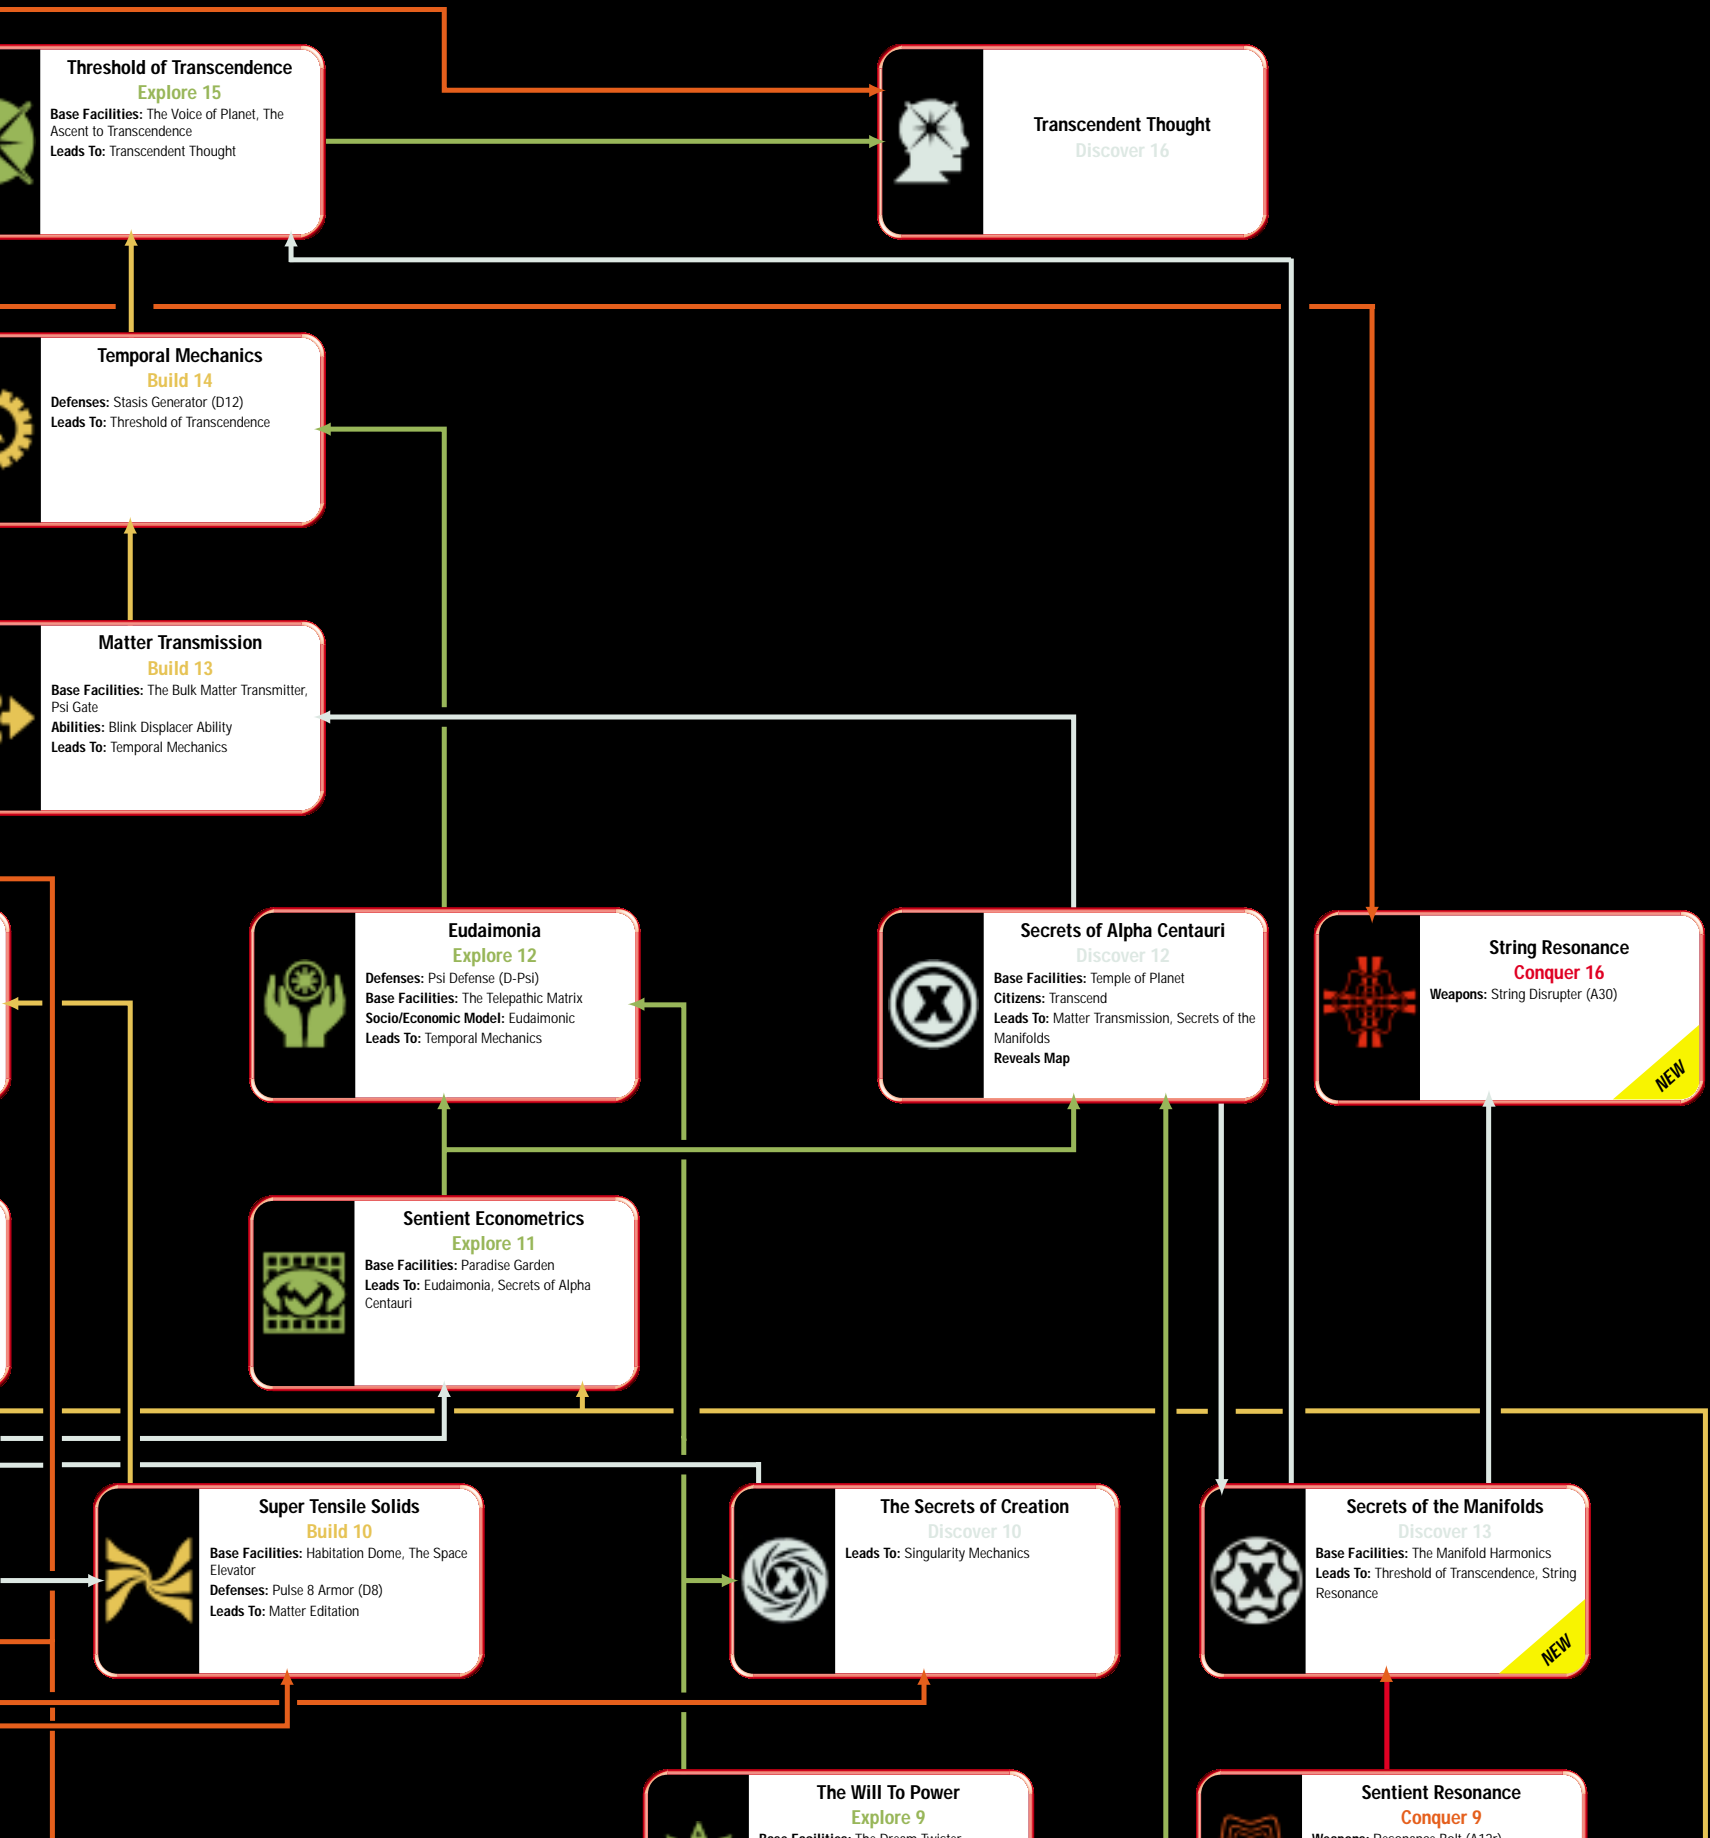

ALIEN CROSSFIRE

RE™ TECHNOLOGY

Legend for Technology Chart and Tech Tree

-  Explore Technologies
-  Discover Technologies
-  Build Technologies
-  Conquer Technologies

How To Map Research Path

- Find desired benefit on the left side of Tech Chart.
- Cross-reference it's technology to obtain tech level.
- Flip Chart over and locate tech level and desired tech box (counting up).
- Follow color-coded arrows down to your current tech level.
- This reveals the research path required to obtain the desired benefit.