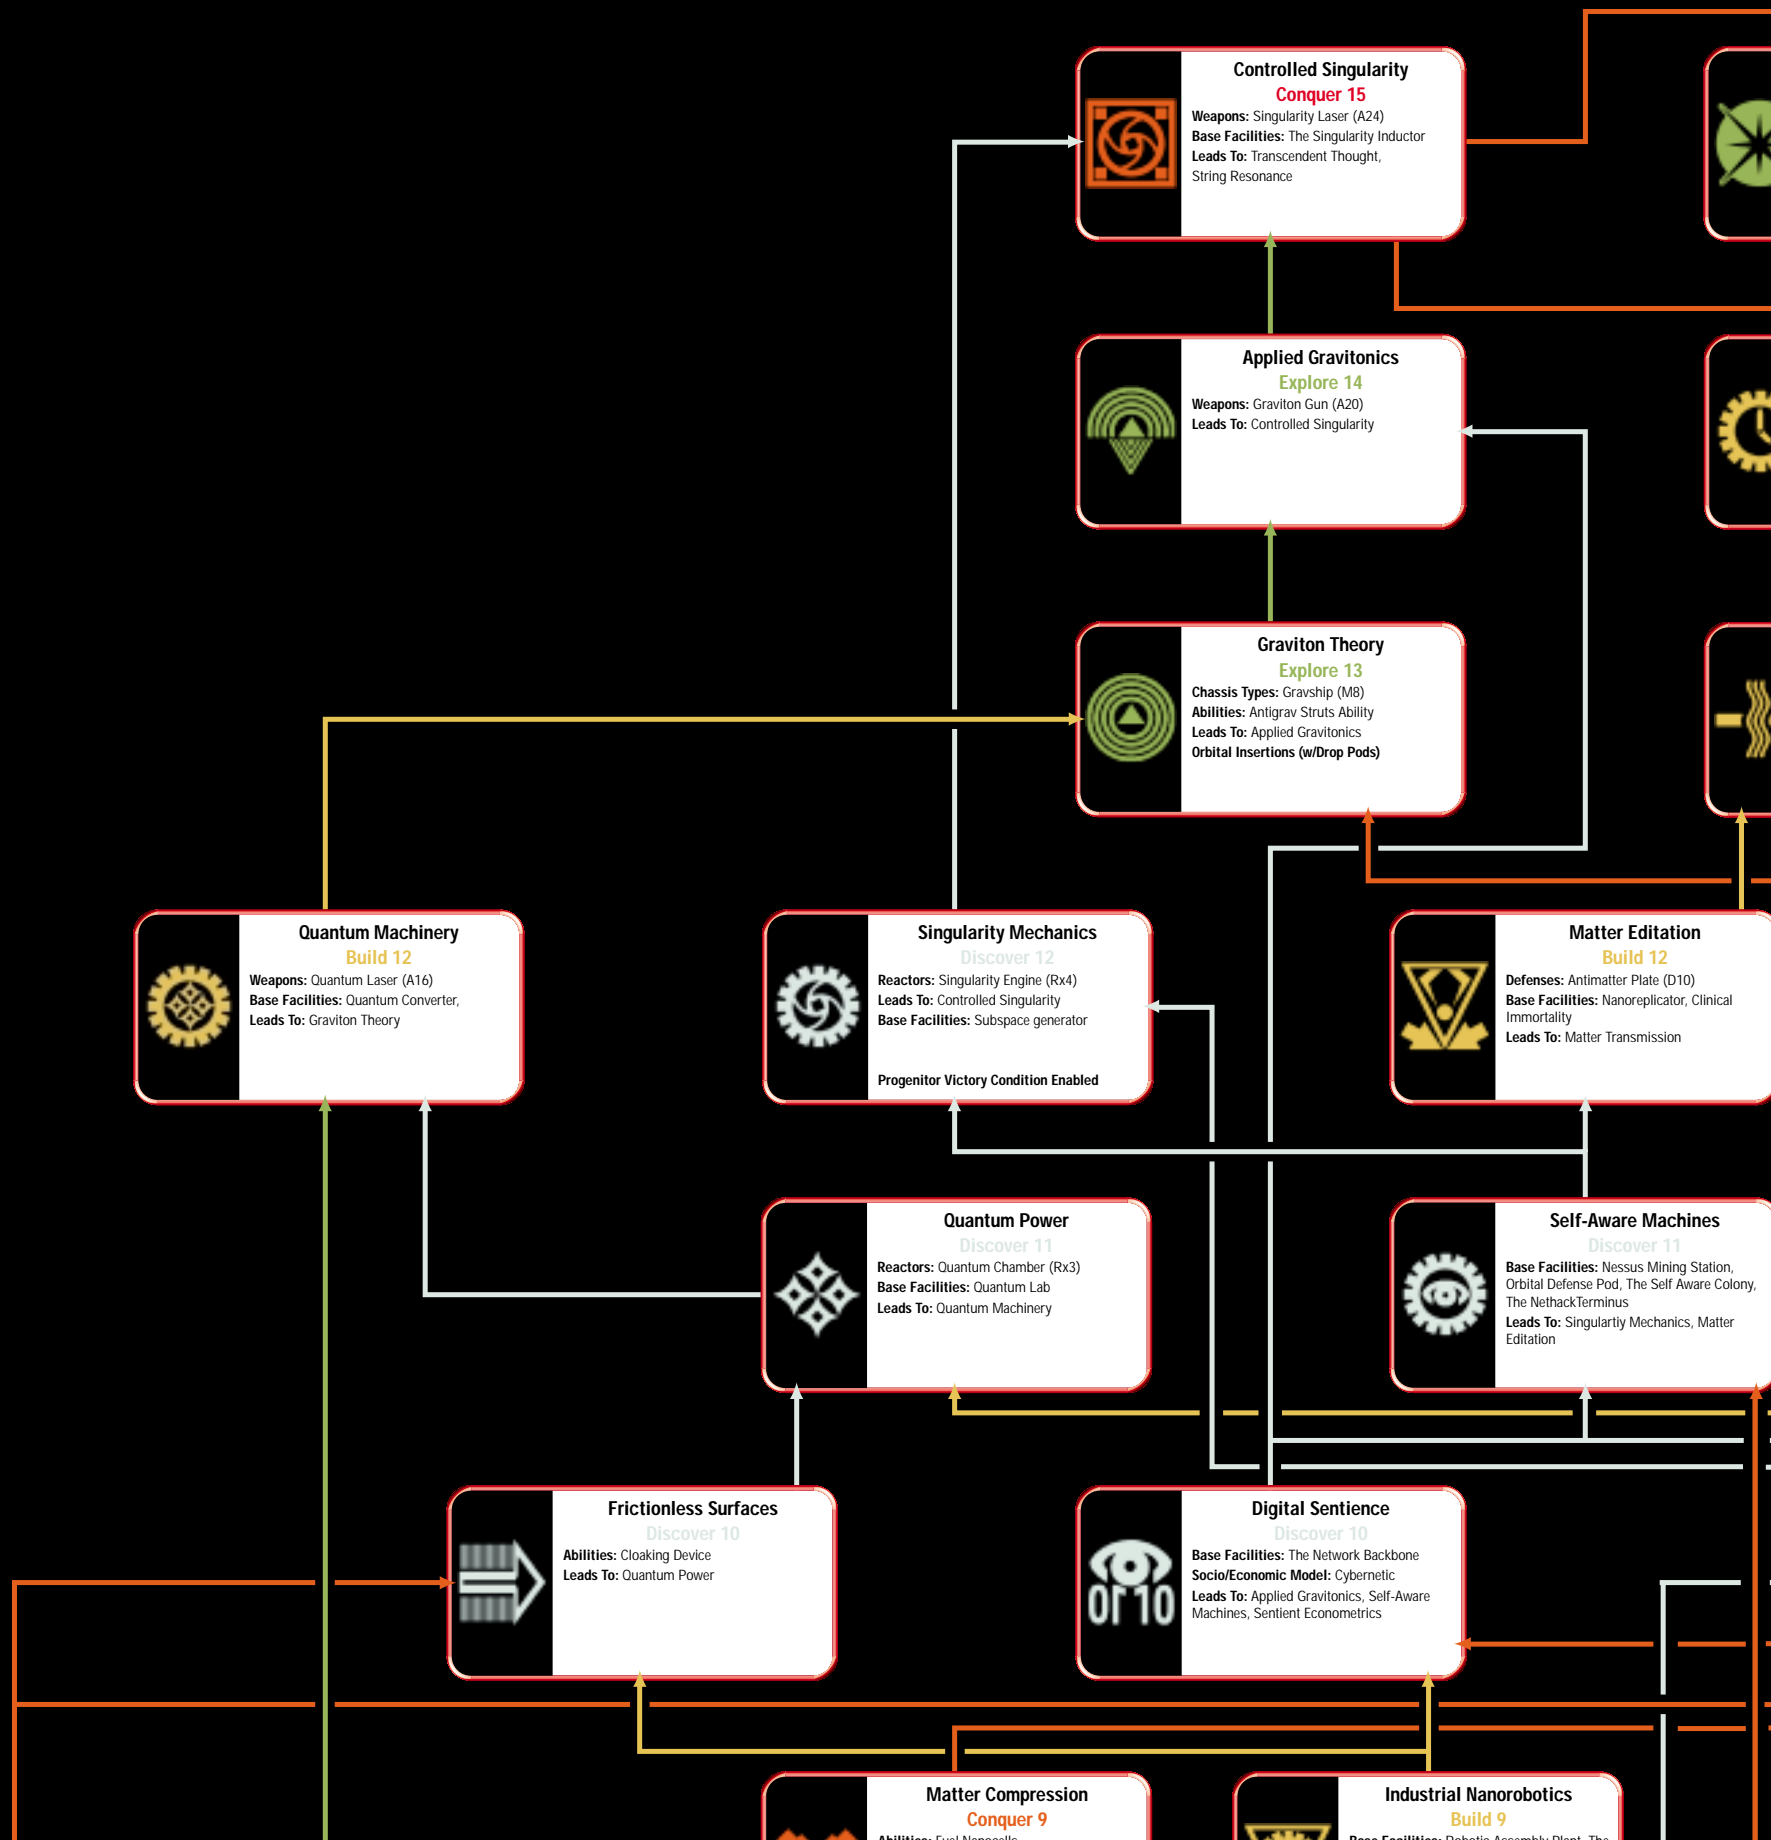

ALIEN CROSSFIRE

RE™ TECHNOLOGY

Legend for Technology Chart and Tech Tree

-  Explore Technologies
-  Discover Technologies
-  Build Technologies
-  Conquer Technologies

How To Map Research Path

- Find desired benefit on the left side of Tech Chart.
- Cross-reference it's technology to obtain tech level.
- Flip Chart over and locate tech level and desired tech box (counting up).
- Follow color-coded arrows down to your current tech level.
- This reveals the research path required to obtain the desired benefit.